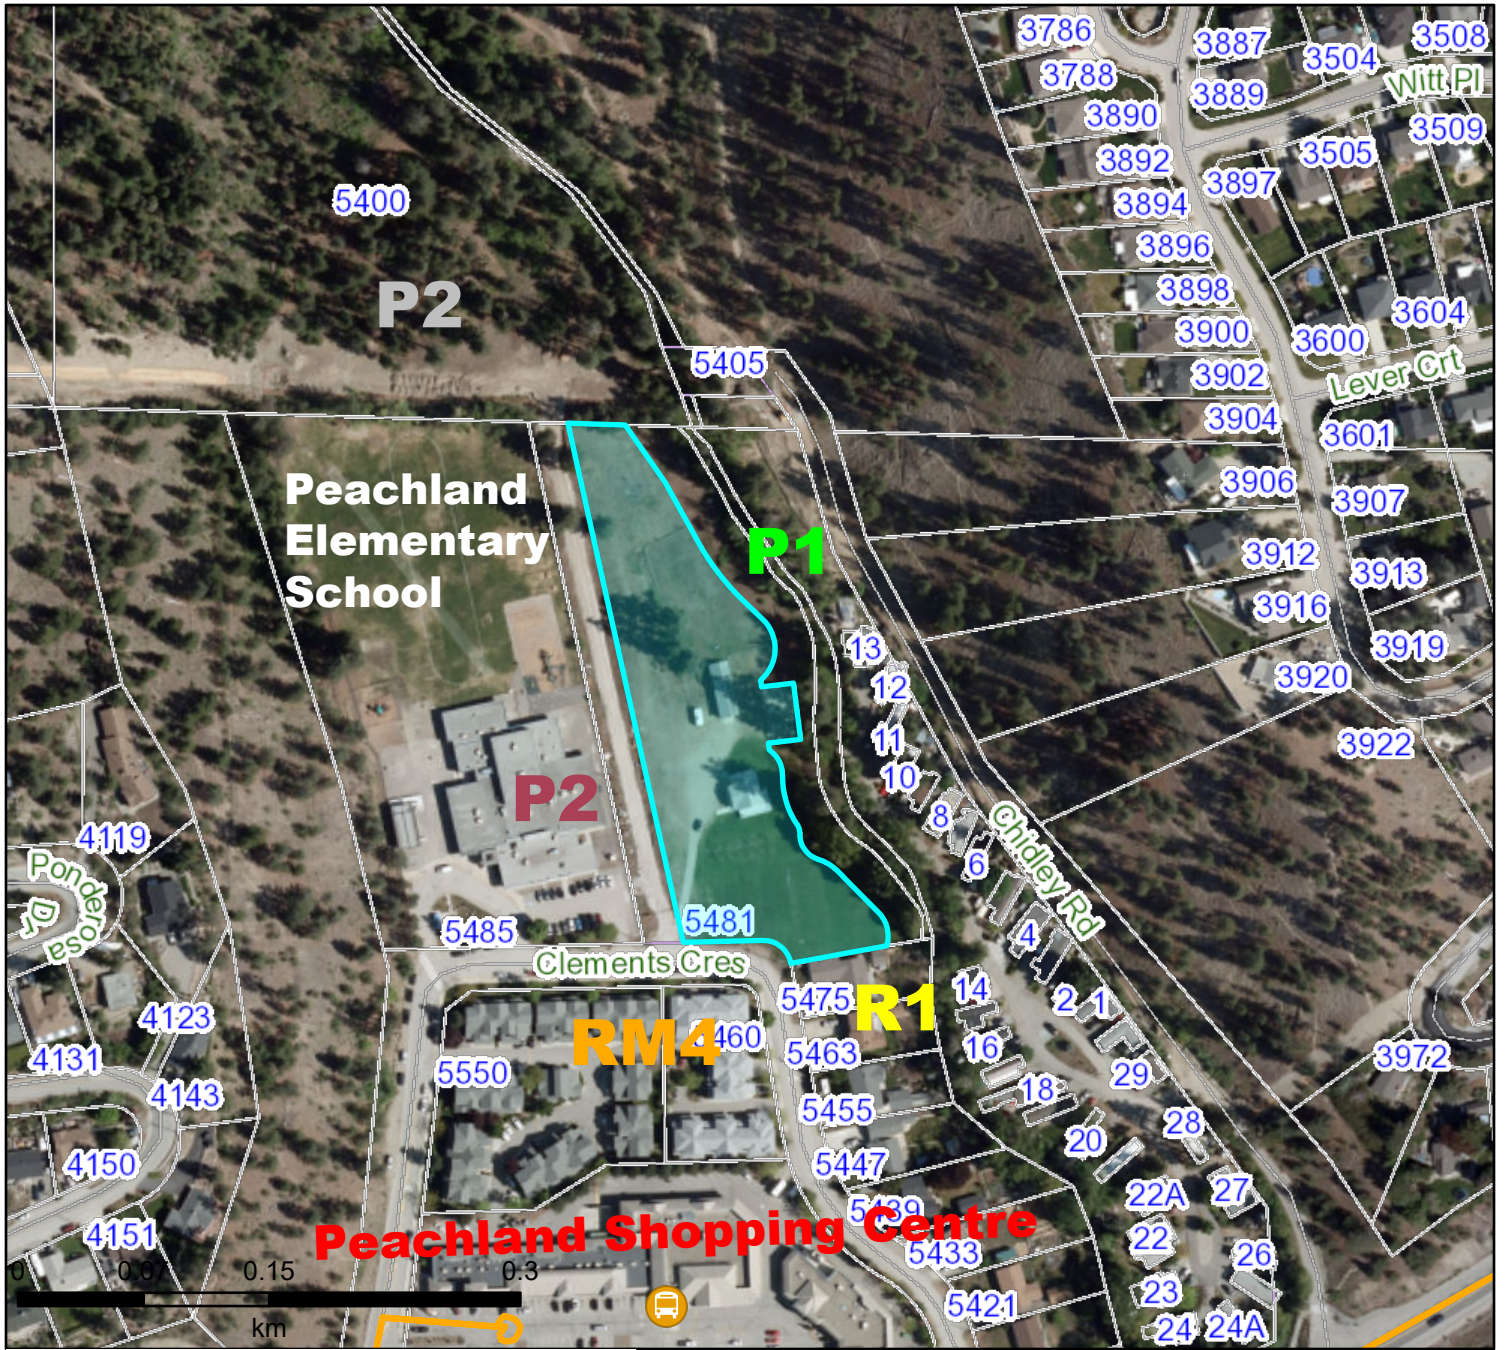

Subject Property Map: 5481 Clements Crescent

	Selected Parcels		WK Lot Lines
	Route 22 Peachland		PCH Lot Line
	Peachland Bus Route		RDCO Lot Line
	Municipal Boundaries		DLC Lotline
	Roads		Parcels
	WFN Lot Lines		Civic Address

P2 - Public/Institutional
 P1 - Parks and Open Space
 R1 - Low Density Residential
 RM4 - Multiple-unit--Medium Density