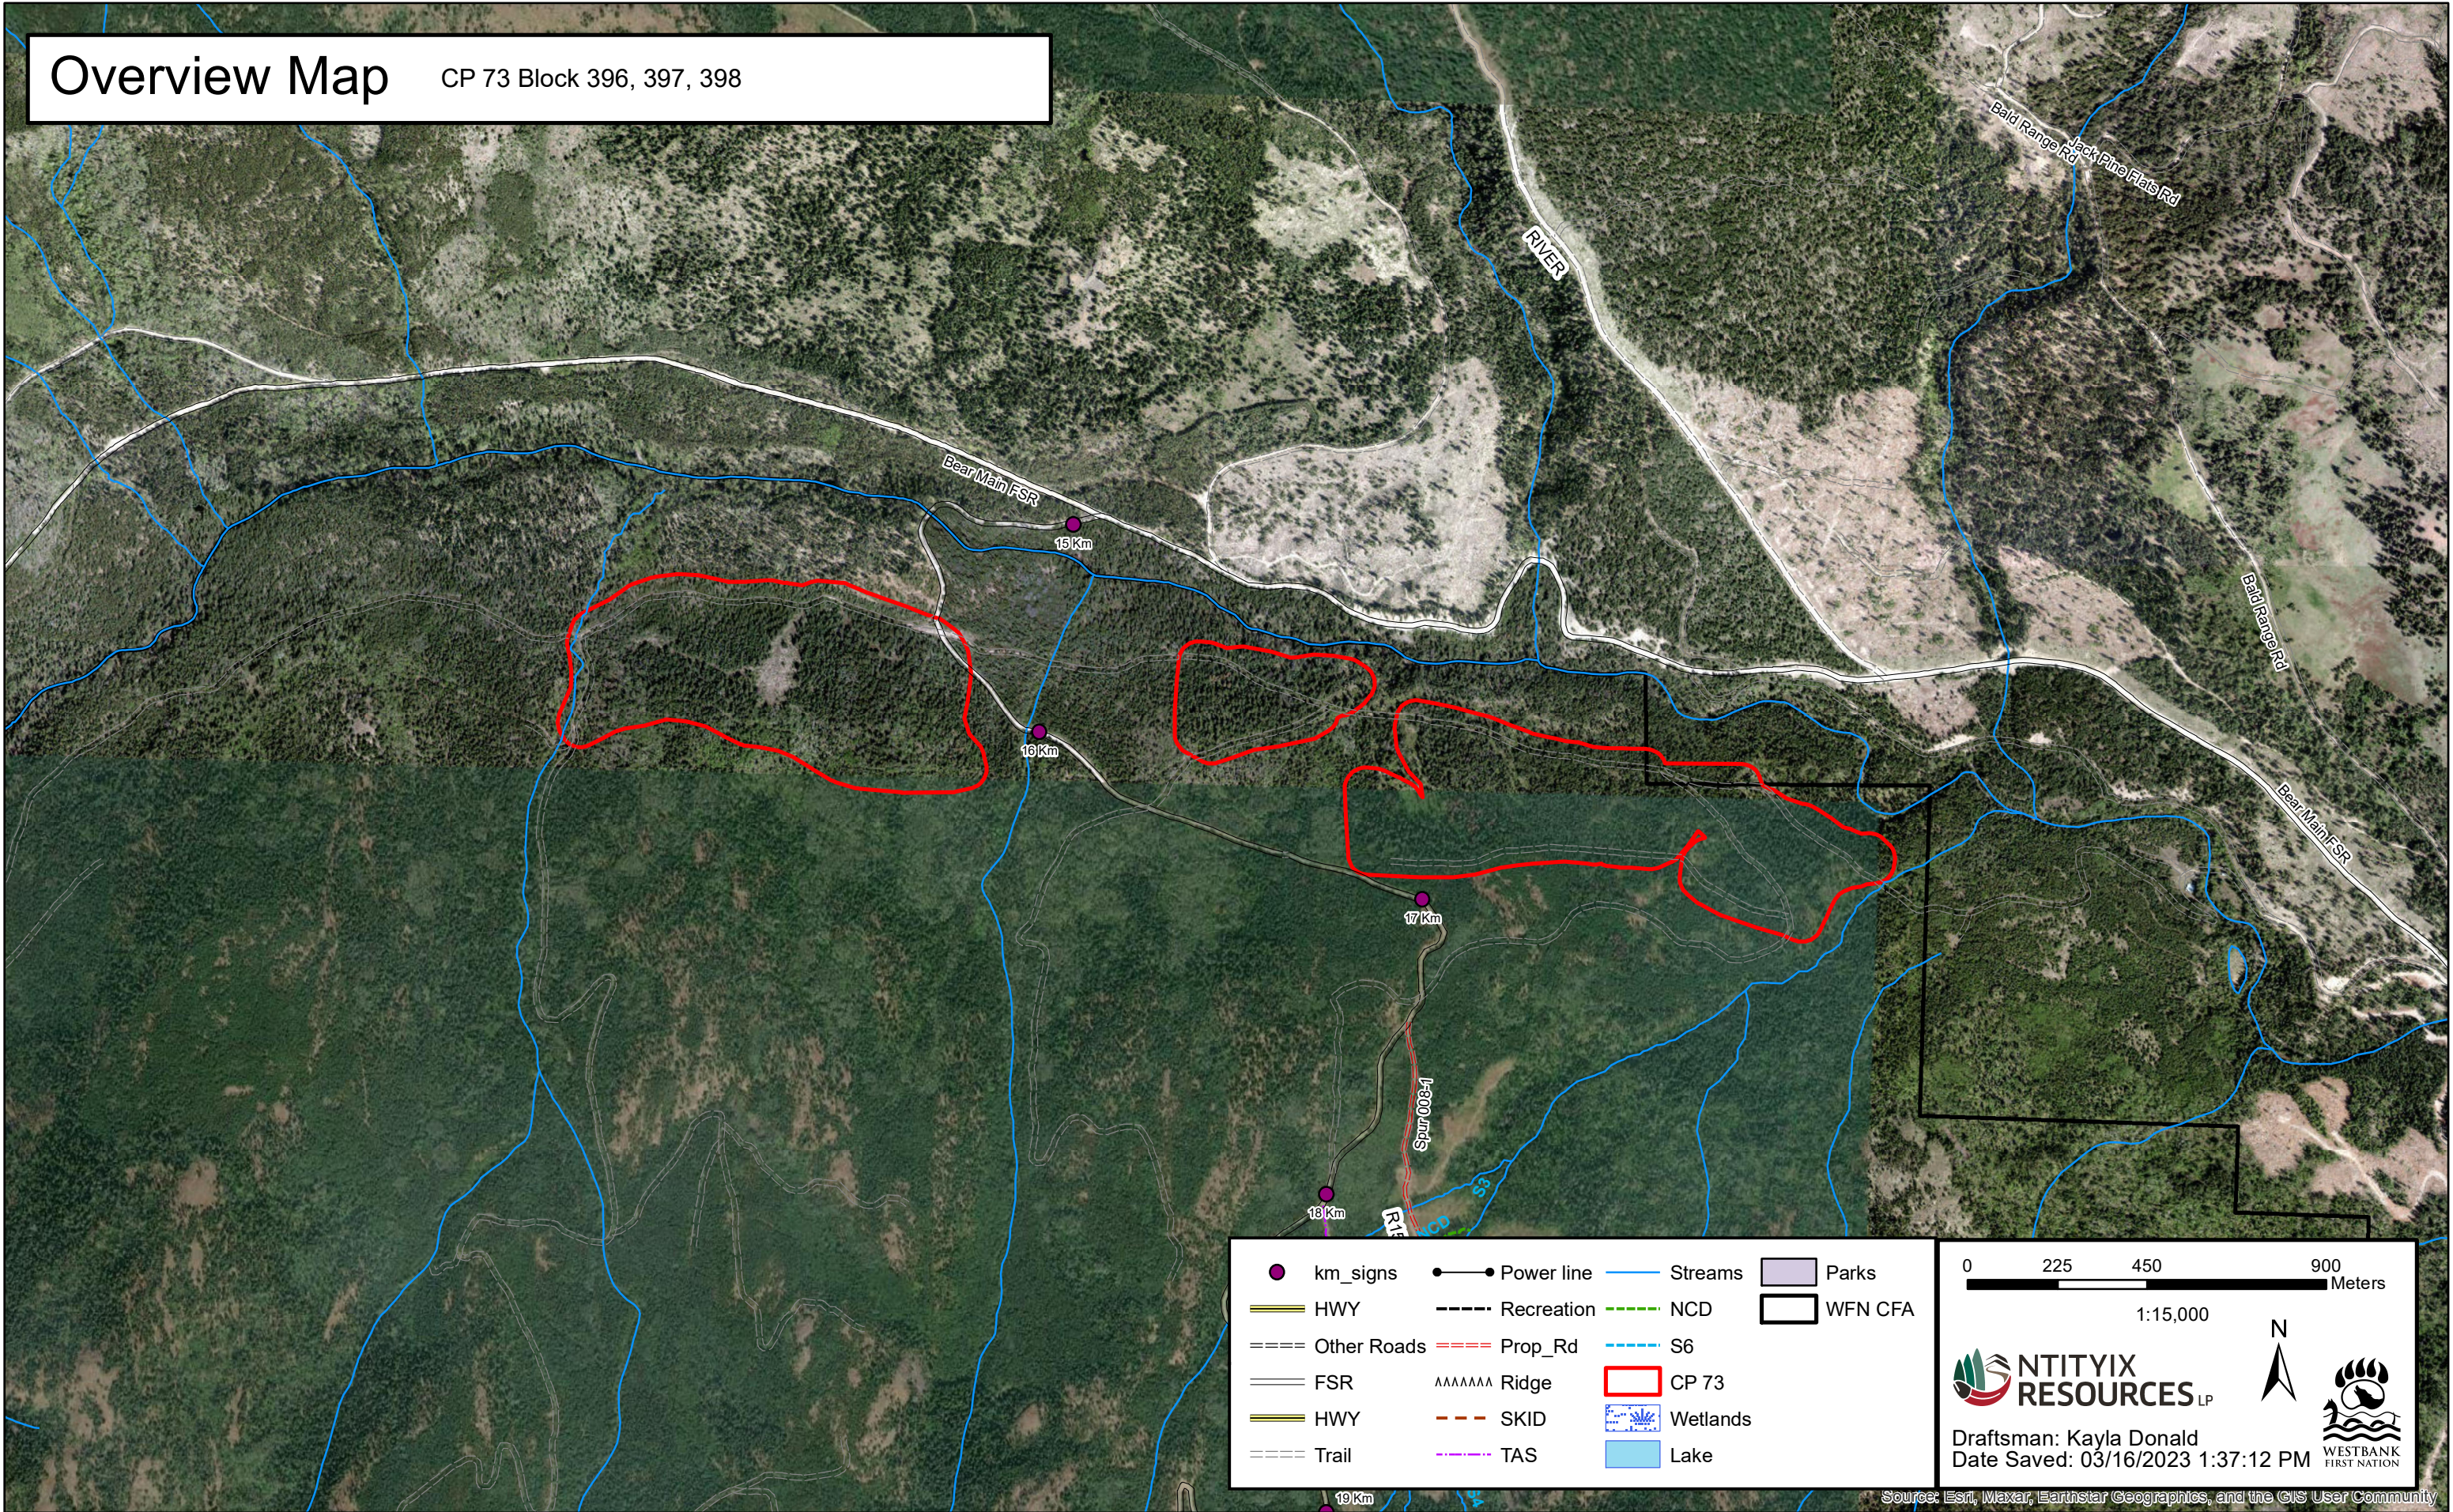

Overview Map

CP 73 Block 396, 397, 398

km_signs	Power line	Streams	Parks
HWY	Recreation	NCD	WFN CFA
Other Roads	Prop_Rd	S6	
FSR	Ridge	CP 73	
HWY	SKID	Wetlands	
Trail	TAS	Lake	

NTITYIX RESOURCES LP

Draftsman: Kayla Donald
Date Saved: 03/16/2023 1:37:12 PM

Source: Esri, Maxar, Earthstar Geographics, and the GIS User Community