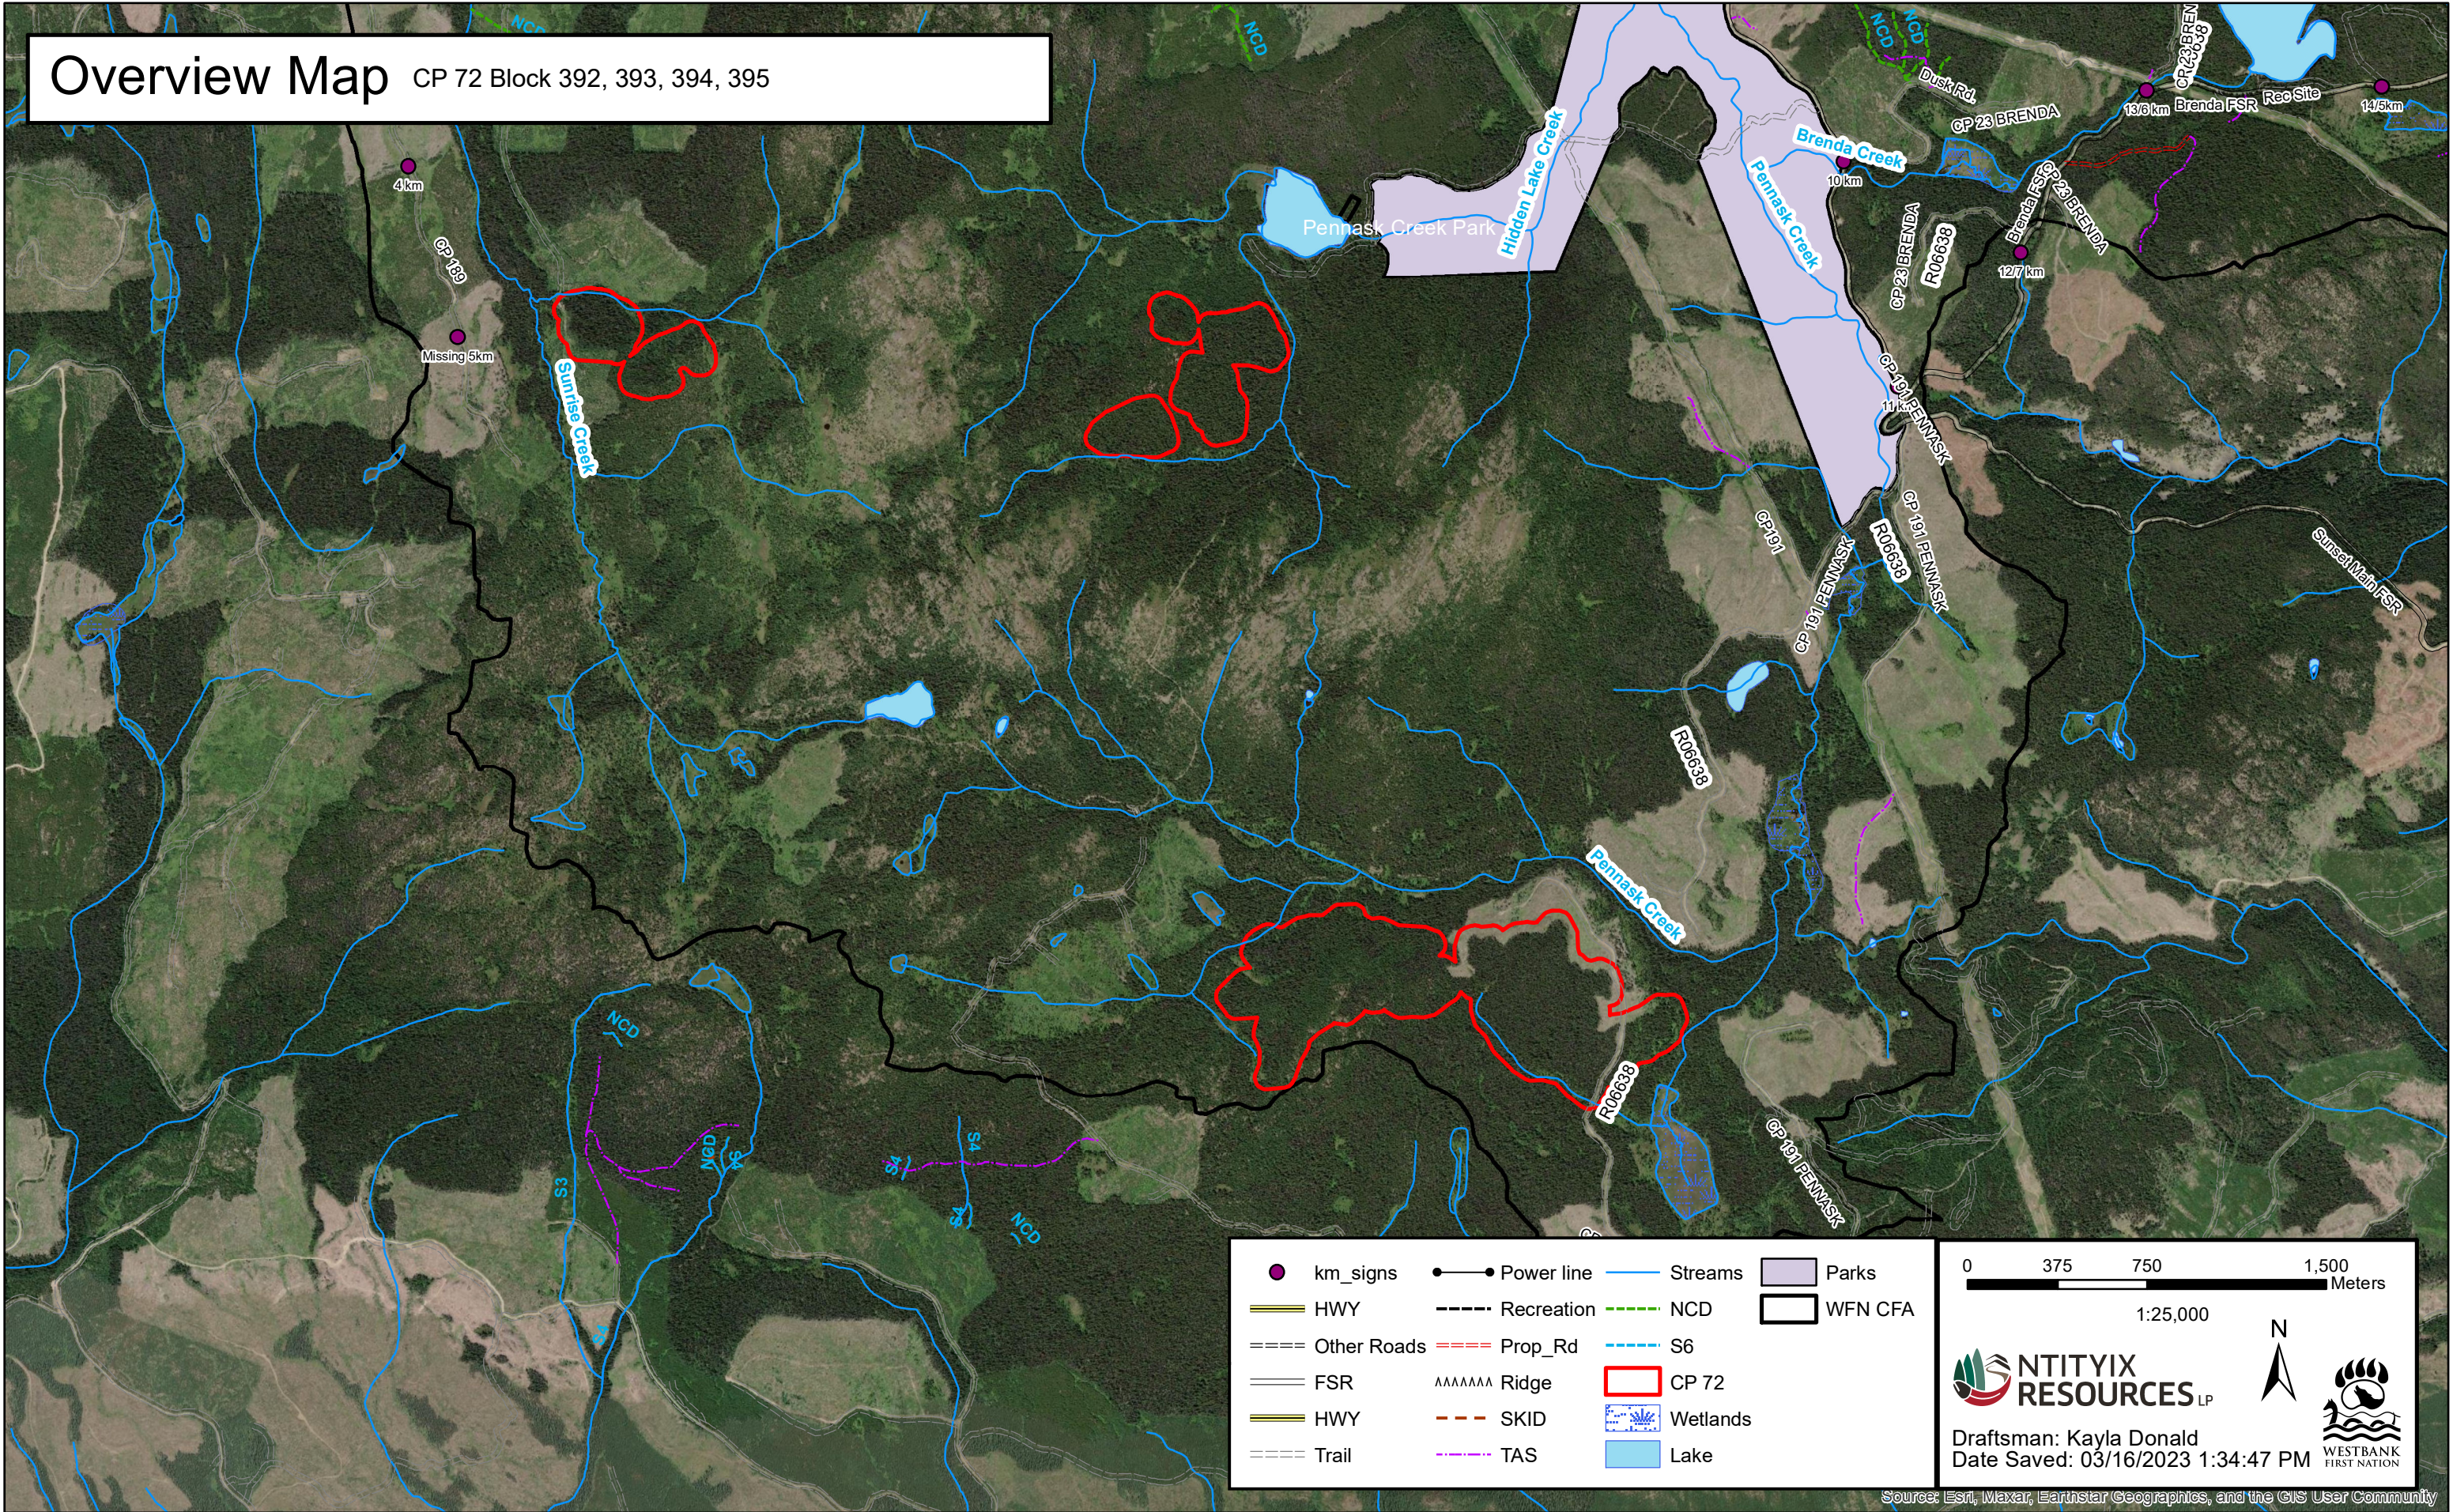

Overview Map CP 72 Block 392, 393, 394, 395

km_signs	Power line	Streams	Parks
HWY	Recreation	NCD	WFN CFA
Other Roads	Prop_Rd	S6	
FSR	Ridge	CP 72	
HWY	SKID	Wetlands	
Trail	TAS	Lake	

Draftsman: Kayla Donald
 Date Saved: 03/16/2023 1:34:47 PM

Source: Esri, Maxar, Earthstar Geographics, and the GIS User Community